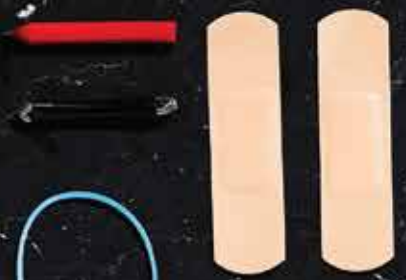

SUMMARY

- best selling EDC of the highest quality
- contains over 40 items
- weight of 160g
- size 94 x 59 x 24 mm
- available in english or german

KOUSKYSVETA

EDC VÁŽKA

Ultra lightweight EDC kit. Minimalist in both design and content. Very popular with travellers and backpackers, carry-on luggage friendly.

SUMMARY

- contains over 40 items
- perfect for ultralight travellers, clean design
- weight of 110g
- size 94 x 59 x 24 mm

FIRST AID KIT

Completely waterproof, neatly organised, durable and precisely made first aid kit. Suitable for treating smaller and more serious wounds. Content is placed into two containers and rollable organiser. Space for personalised medication and first aid tips.

SUMMARY

- contains 35 items
- weight: 250 g
- size: 190 X 55 mm
- robust, waterproof, fully equipped first aid kit

KOUSKYSVETA SYSTEM

A modular, fully waterproof tube you build yourself. Choose the tube size, the filling and the cap that fits your world — survival, first aid, repair or party. One system, endless configurations.

SUMMARY

- contains 15 items
- weight of 80 g
- size 94 x 59 x 24 mm
- tin doubles as a water bowl
- personalise with photo or breed

Acszenglic
**Povidone-Iodine
Prep Pad**
CE
For Professional and Hospital Use